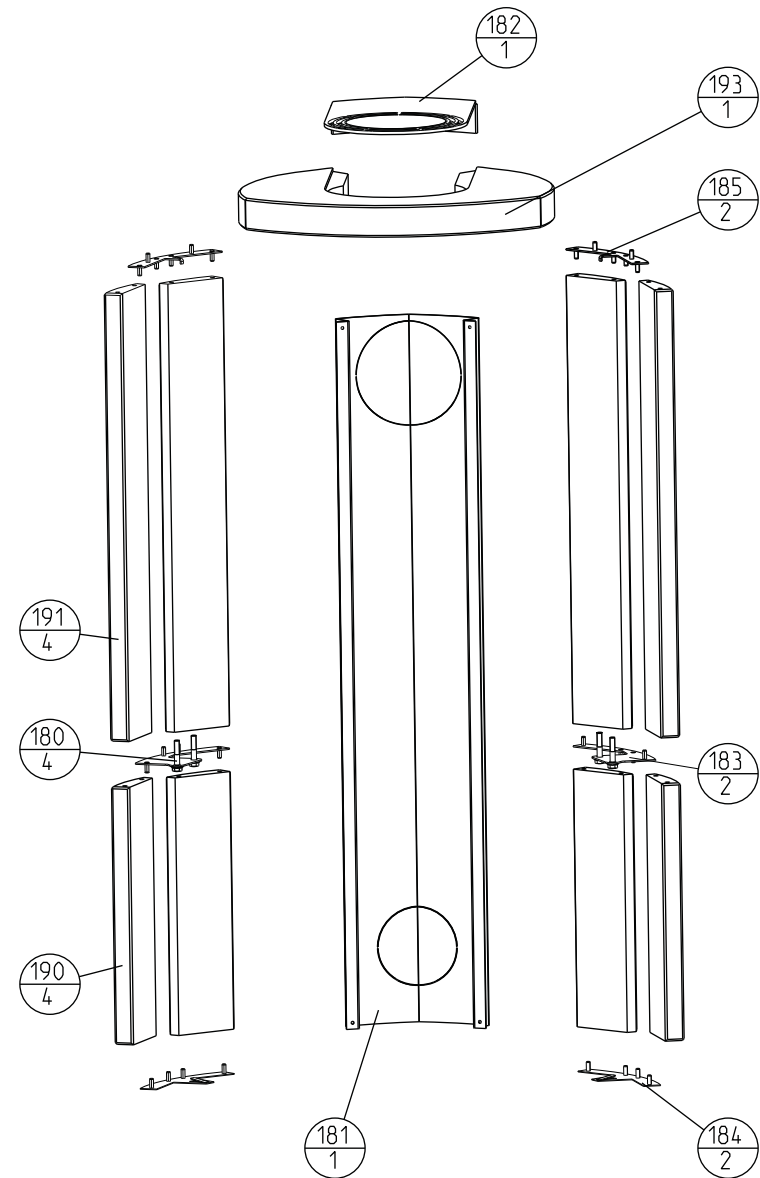

Søyle / pedestal for  
Jøtul F 373 Adv.

High Top for  
Jøtul F 371 Adv. / F 377 Adv. / F 378 Adv.

Dreiesett / rotating set for  
Jøtul F 373 Advance

Exploded view, Jøtul F 370 Advance

Jøtul AS Fredrikstad, Norway	Draw. no: Sheet 2/4 900218-P06	Date: 14.03.17
---------------------------------	-----------------------------------	-------------------

Kleber / Soapstone for  
Jøtul F 370 Advance High Top

Kleber / Soapstone for  
Jøtul F 370 Advance

Exploded view, Jøtul F 370 Advance

Jøtul AS Fredrikstad, Norway	Draw. no: Sheet 3/4 900218-P06	Date: 14.03.17
---------------------------------	-----------------------------------	-------------------