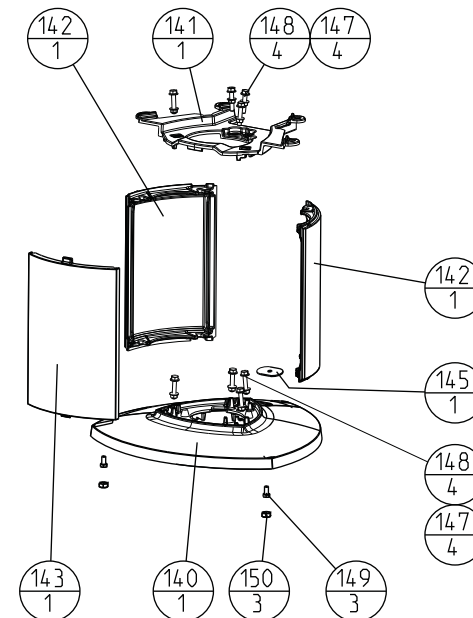

Søyle / pedestal for  
Jøtul F 373 Adv.

High Top for  
Jøtul F 371 Adv. / F 377 Adv. / F 378 Adv.

Dreiesett / rotating set for  
Jøtul F 373 Advance

Exploded view, Jøtul F 370 Advance

Jøtul AS Fredrikstad, Norway	Draw. no: Sheet 2/4 900218-P06	Date: 14.03.17
---------------------------------	-----------------------------------	-------------------

Kleber / Soapstone for  
Jøtul F 370 Advance High Top

Kleber / Soapstone for  
Jøtul F 370 Advance

Exploded view, Jøtul F 370 Advance

Jøtul AS Fredrikstad, Norway	Draw. no: Sheet 3/4 900218-P06	Date: 14.03.17
---------------------------------	-----------------------------------	-------------------