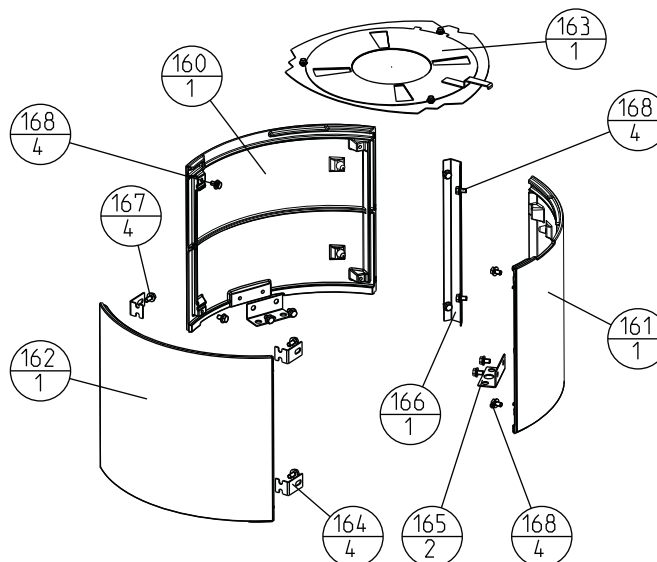

Søyle / pedestal for  
Jøtul F 373 Adv.

High Top for  
Jøtul F 371 Adv. / F 377 Adv. / F 378 Adv.

Dreiesett / rotating set for  
Jøtul F 373 Advance

Exploded view, Jøtul F 370 Advance

Jøtul AS Fredrikstad, Norway	Draw. no: Sheet 2/4 900218-P06	Date: 14.03.17
---------------------------------	-----------------------------------	-------------------

Kleber / Soapstone for  
Jøtul F 370 Advance High Top

Kleber / Soapstone for  
Jøtul F 370 Advance

Exploded view, Jøtul F 370 Advance

Jøtul AS Fredrikstad, Norway	Draw. no: Sheet 3/4 900218-P06	Date: 14.03.17
---------------------------------	-----------------------------------	-------------------