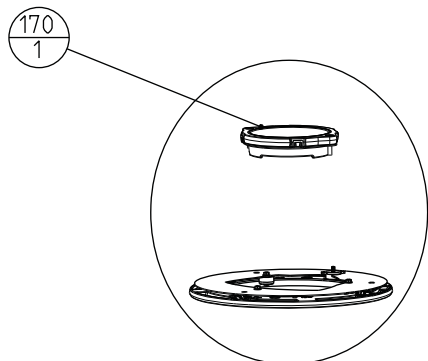

Jøtul F 370 Advance - Brennkammer / burnchamber

Exploded view, Jøtul F 370 Advance		
Jøtul AS	Draw. no: Sheet 1/4	Date:
Fredrikstad, Norway	900218-P06	14.03.17

Sokkel / Base for  
Jøtul F 371 Adv. / F 377 Adv. / F 378 Adv.

Søyle / pedestal for  
Jøtul F 373 Adv.

High Top for  
Jøtul F 371 Adv. / F 377 Adv. / F 378 Adv.

Dreiesett / rotating set for  
Jøtul F 373 Advance

Exploded view, Jøtul F 370 Advance

Jøtul AS Fredrikstad, Norway	Draw. no: Sheet 2/4 900218-P06	Date: 14.03.17
---------------------------------	-----------------------------------	-------------------

Kleber / Soapstone for  
Jøtul F 370 Advance High Top

Kleber / Soapstone for  
Jøtul F 370 Advance

Exploded view, Jøtul F 370 Advance

Jøtul AS Fredrikstad, Norway	Draw. no: Sheet 3/4 900218-P06	Date: 14.03.17
---------------------------------	-----------------------------------	-------------------