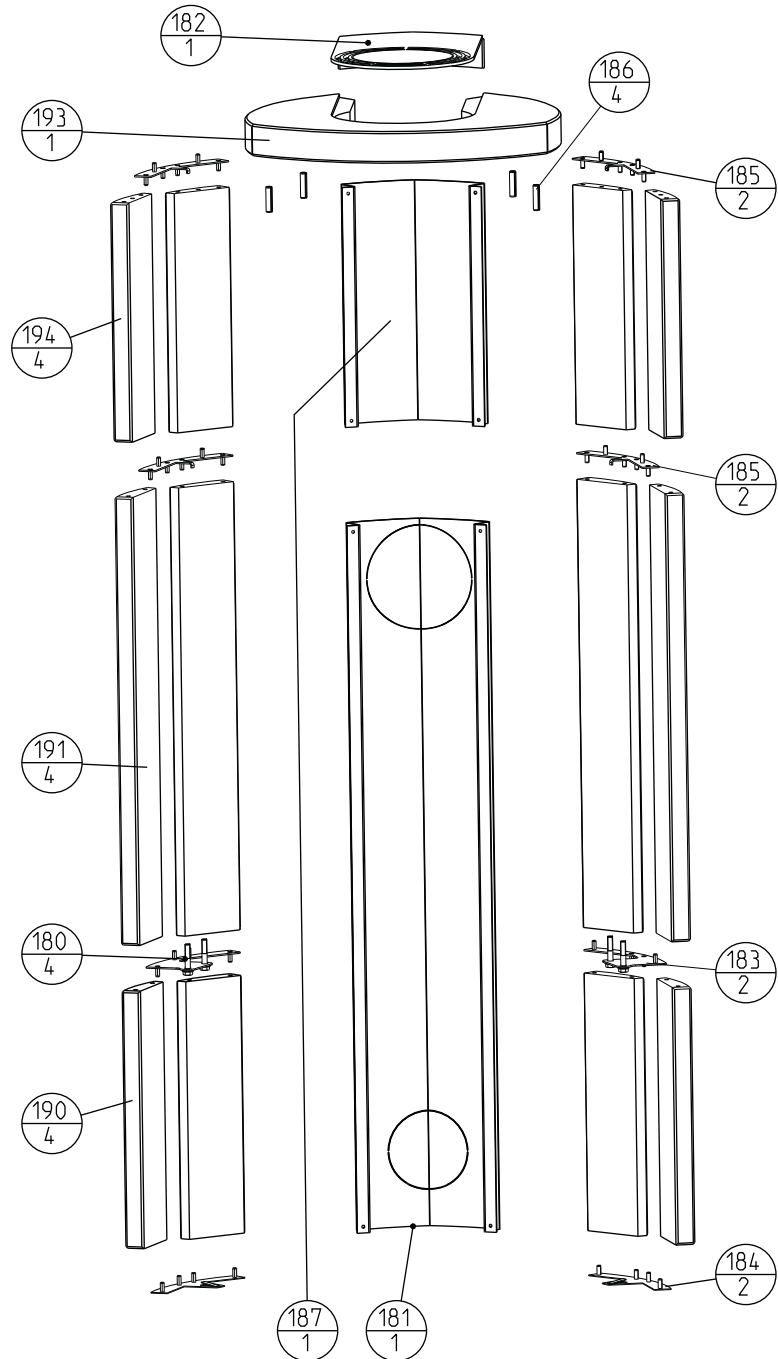

Søyle / pedestal for  
Jøtul F 373 Adv.

High Top for  
Jøtul F 371 Adv. / F 377 Adv. / F 378 Adv.

Dreiesett / rotating set for  
Jøtul F 373 Advance

Exploded view, Jøtul F 370 Advance

Jøtul AS Fredrikstad, Norway	Draw. no: Sheet 2/4 900218-P06	Date: 14.03.17
---------------------------------	-----------------------------------	-------------------

Kleber / Soapstone for  
Jøtul F 370 Advance High Top

Kleber / Soapstone for  
Jøtul F 370 Advance

Exploded view, Jøtul F 370 Advance

Jøtul AS Fredrikstad, Norway	Draw. no: Sheet 3/4 900218-P06	Date: 14.03.17
---------------------------------	-----------------------------------	-------------------