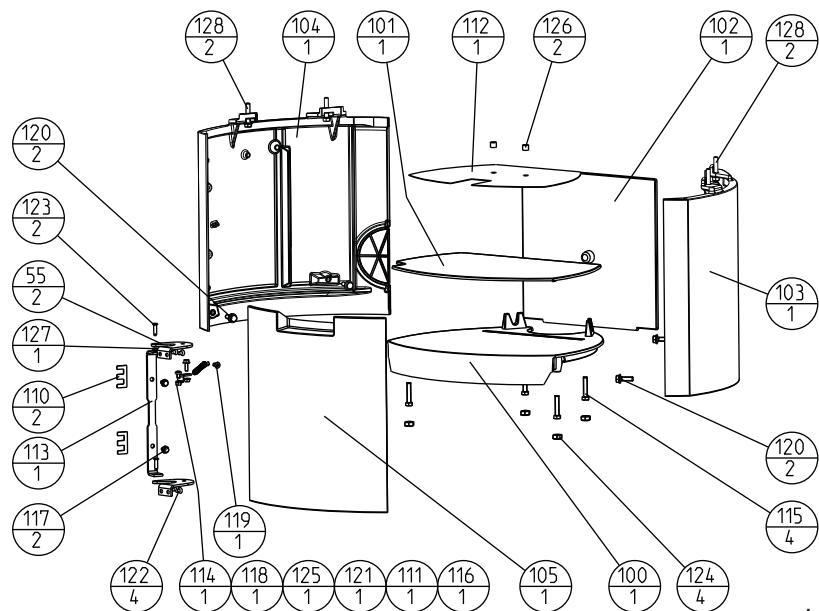

Jøtul F 370 Advance - Brennkammer / burnchamber

Exploded view, Jøtul F 370 Advance		
Jøtul AS	Draw. no: Sheet 1/4	Date:
Fredrikstad, Norway	900218-P06	14.03.17

Sokkel / Base for  
Jøtul F 371 Adv. / F 377 Adv. / F 378 Adv.

Søyle / pedestal for  
Jøtul F 373 Adv.

High Top for  
Jøtul F 371 Adv. / F 377 Adv. / F 378 Adv.

Dreiesett / rotating set for  
Jøtul F 373 Advance

Exploded view, Jøtul F 370 Advance

Jøtul AS Fredrikstad, Norway	Draw. no: Sheet 2/4 900218-P06	Date: 14.03.17
---------------------------------	-----------------------------------	-------------------

Kleber / Soapstone for  
Jøtul F 370 Advance High Top

Kleber / Soapstone for  
Jøtul F 370 Advance

Exploded view, Jøtul F 370 Advance

Jøtul AS Fredrikstad, Norway	Draw. no: Sheet 3/4 900218-P06	Date: 14.03.17
---------------------------------	-----------------------------------	-------------------