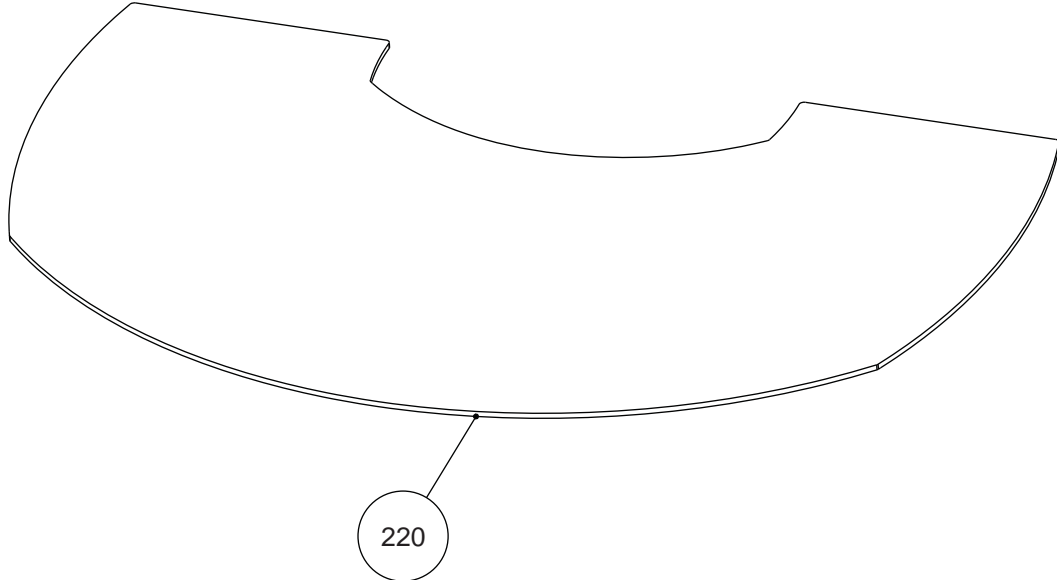

Tilleggsutstyr / Optional equipment for
Jøtul F 370 Advance

Exploded view, Jøtul F 370 Advance		
Jøtul AS Fredrikstad, Norway	Draw. no: Sheet 4/4 900218-P06	Date: 14.03.17