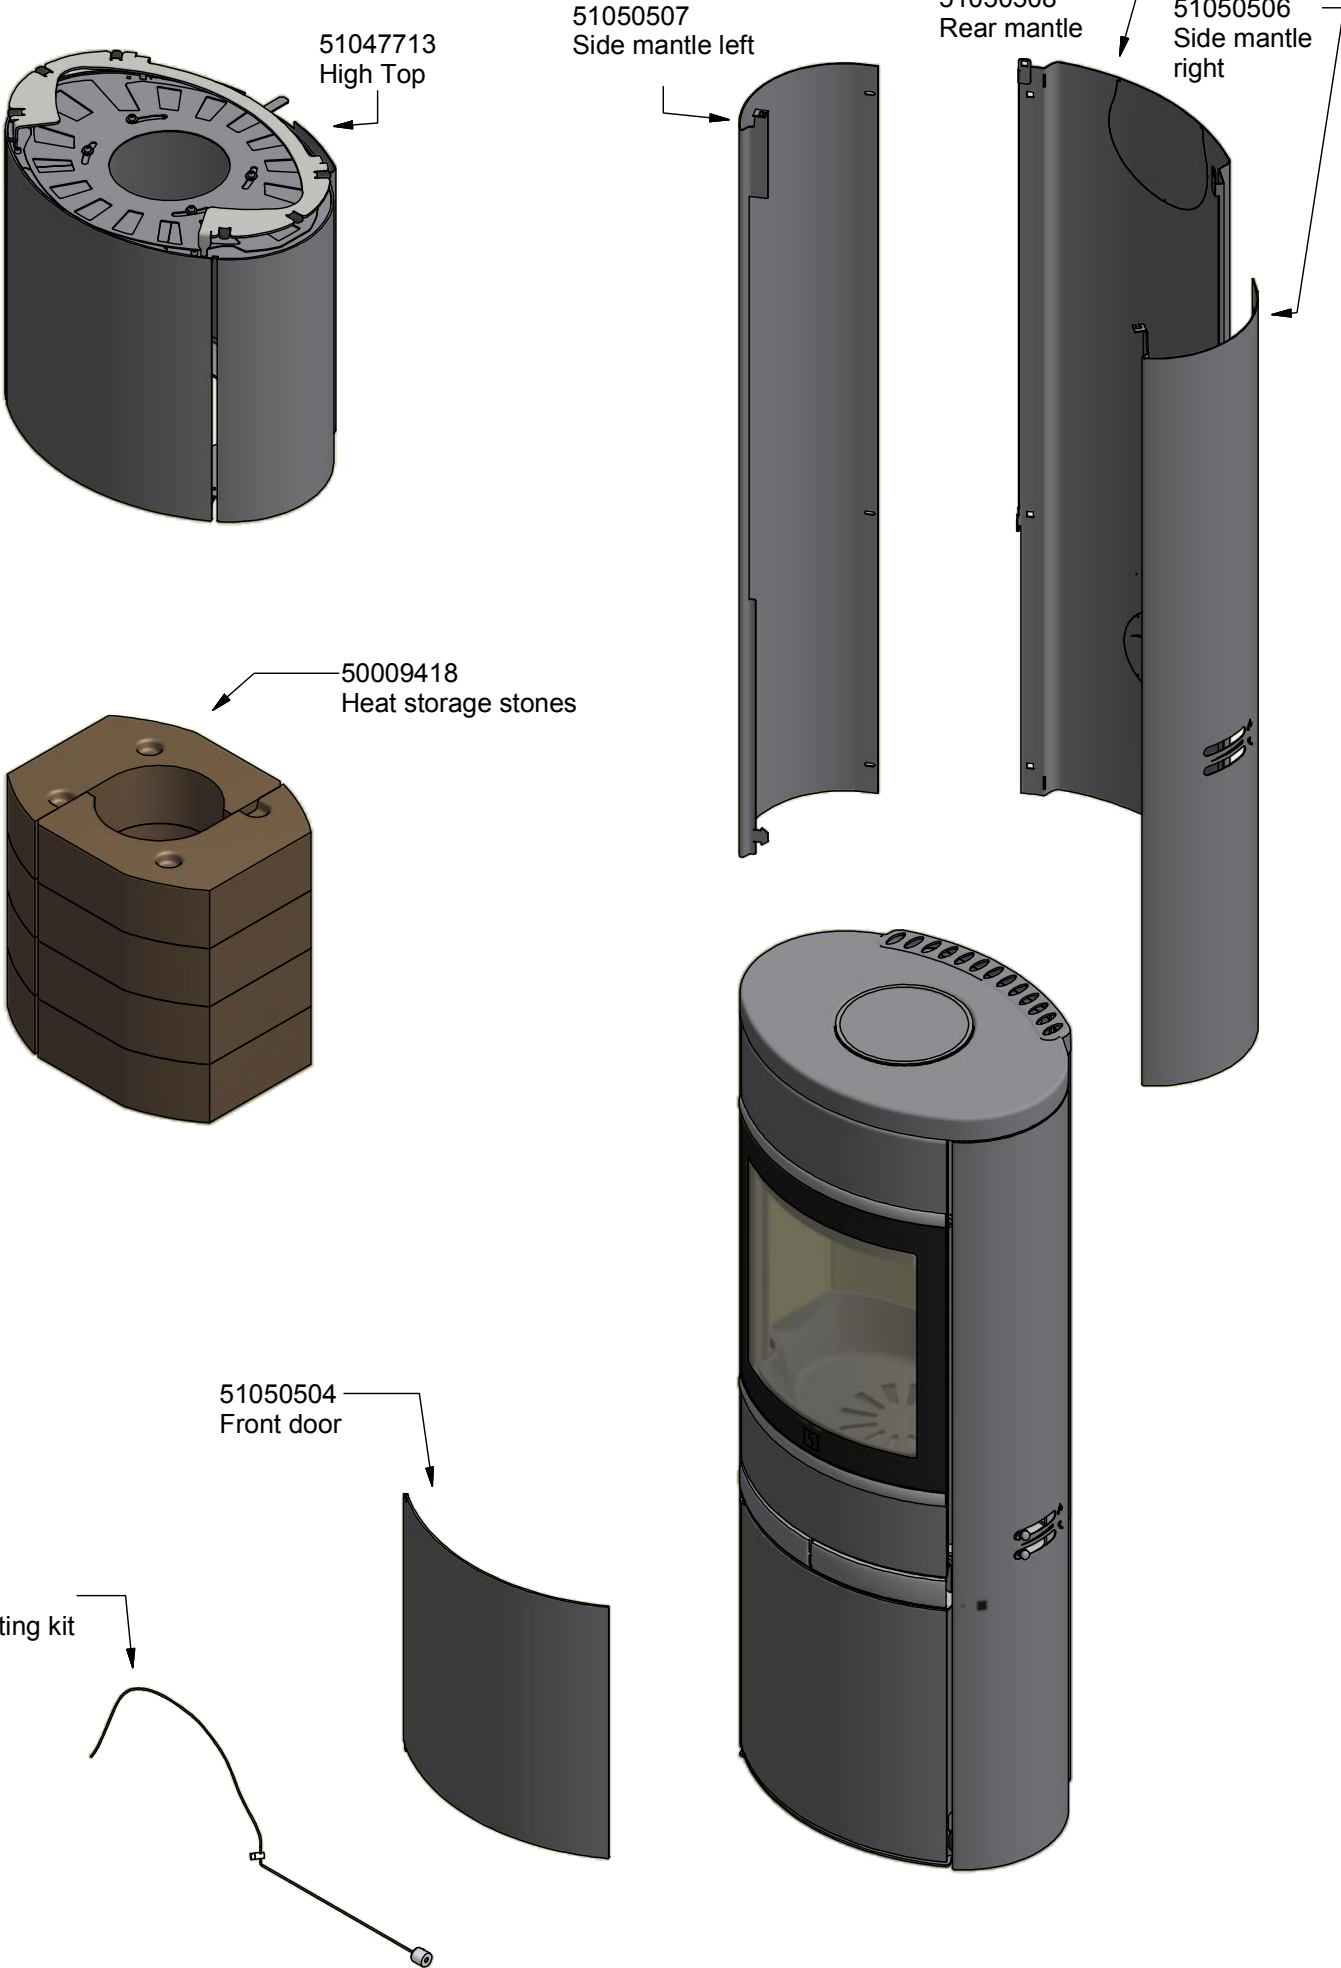

Scan 68-13/14