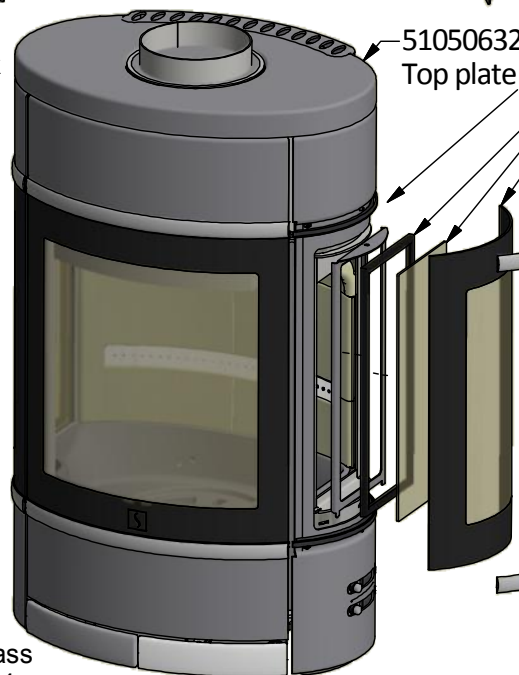

# Scan 68

Door complete  
51050349 alu  
51050348 black

Gasket glass  
51049791

6" inside flue pipe, 144 mm  
Only for top.  
51048609

6" outer flue pipe, 148 mm  
51050301

Pin for top plate  
51050429

Burn chamber  
incl. pin  
51049829

Side glass outer  
51050344

\*RETRO-fit-kit  
51051245

Cast iron  
bottom  
51050299

Upper part  
riding grate  
51005837

Ash drawer  
51050303

Side trims  
51050347 alu  
51050346 black

Tip On system  
for the door and cabinet  
51050423

## Floor plates

Large Glass  
51005211

Large steel  
51005458

Small steel  
51005457

Small glass  
51002994

Door cabinet for Portal  
51047706

Pedestal  
51049402