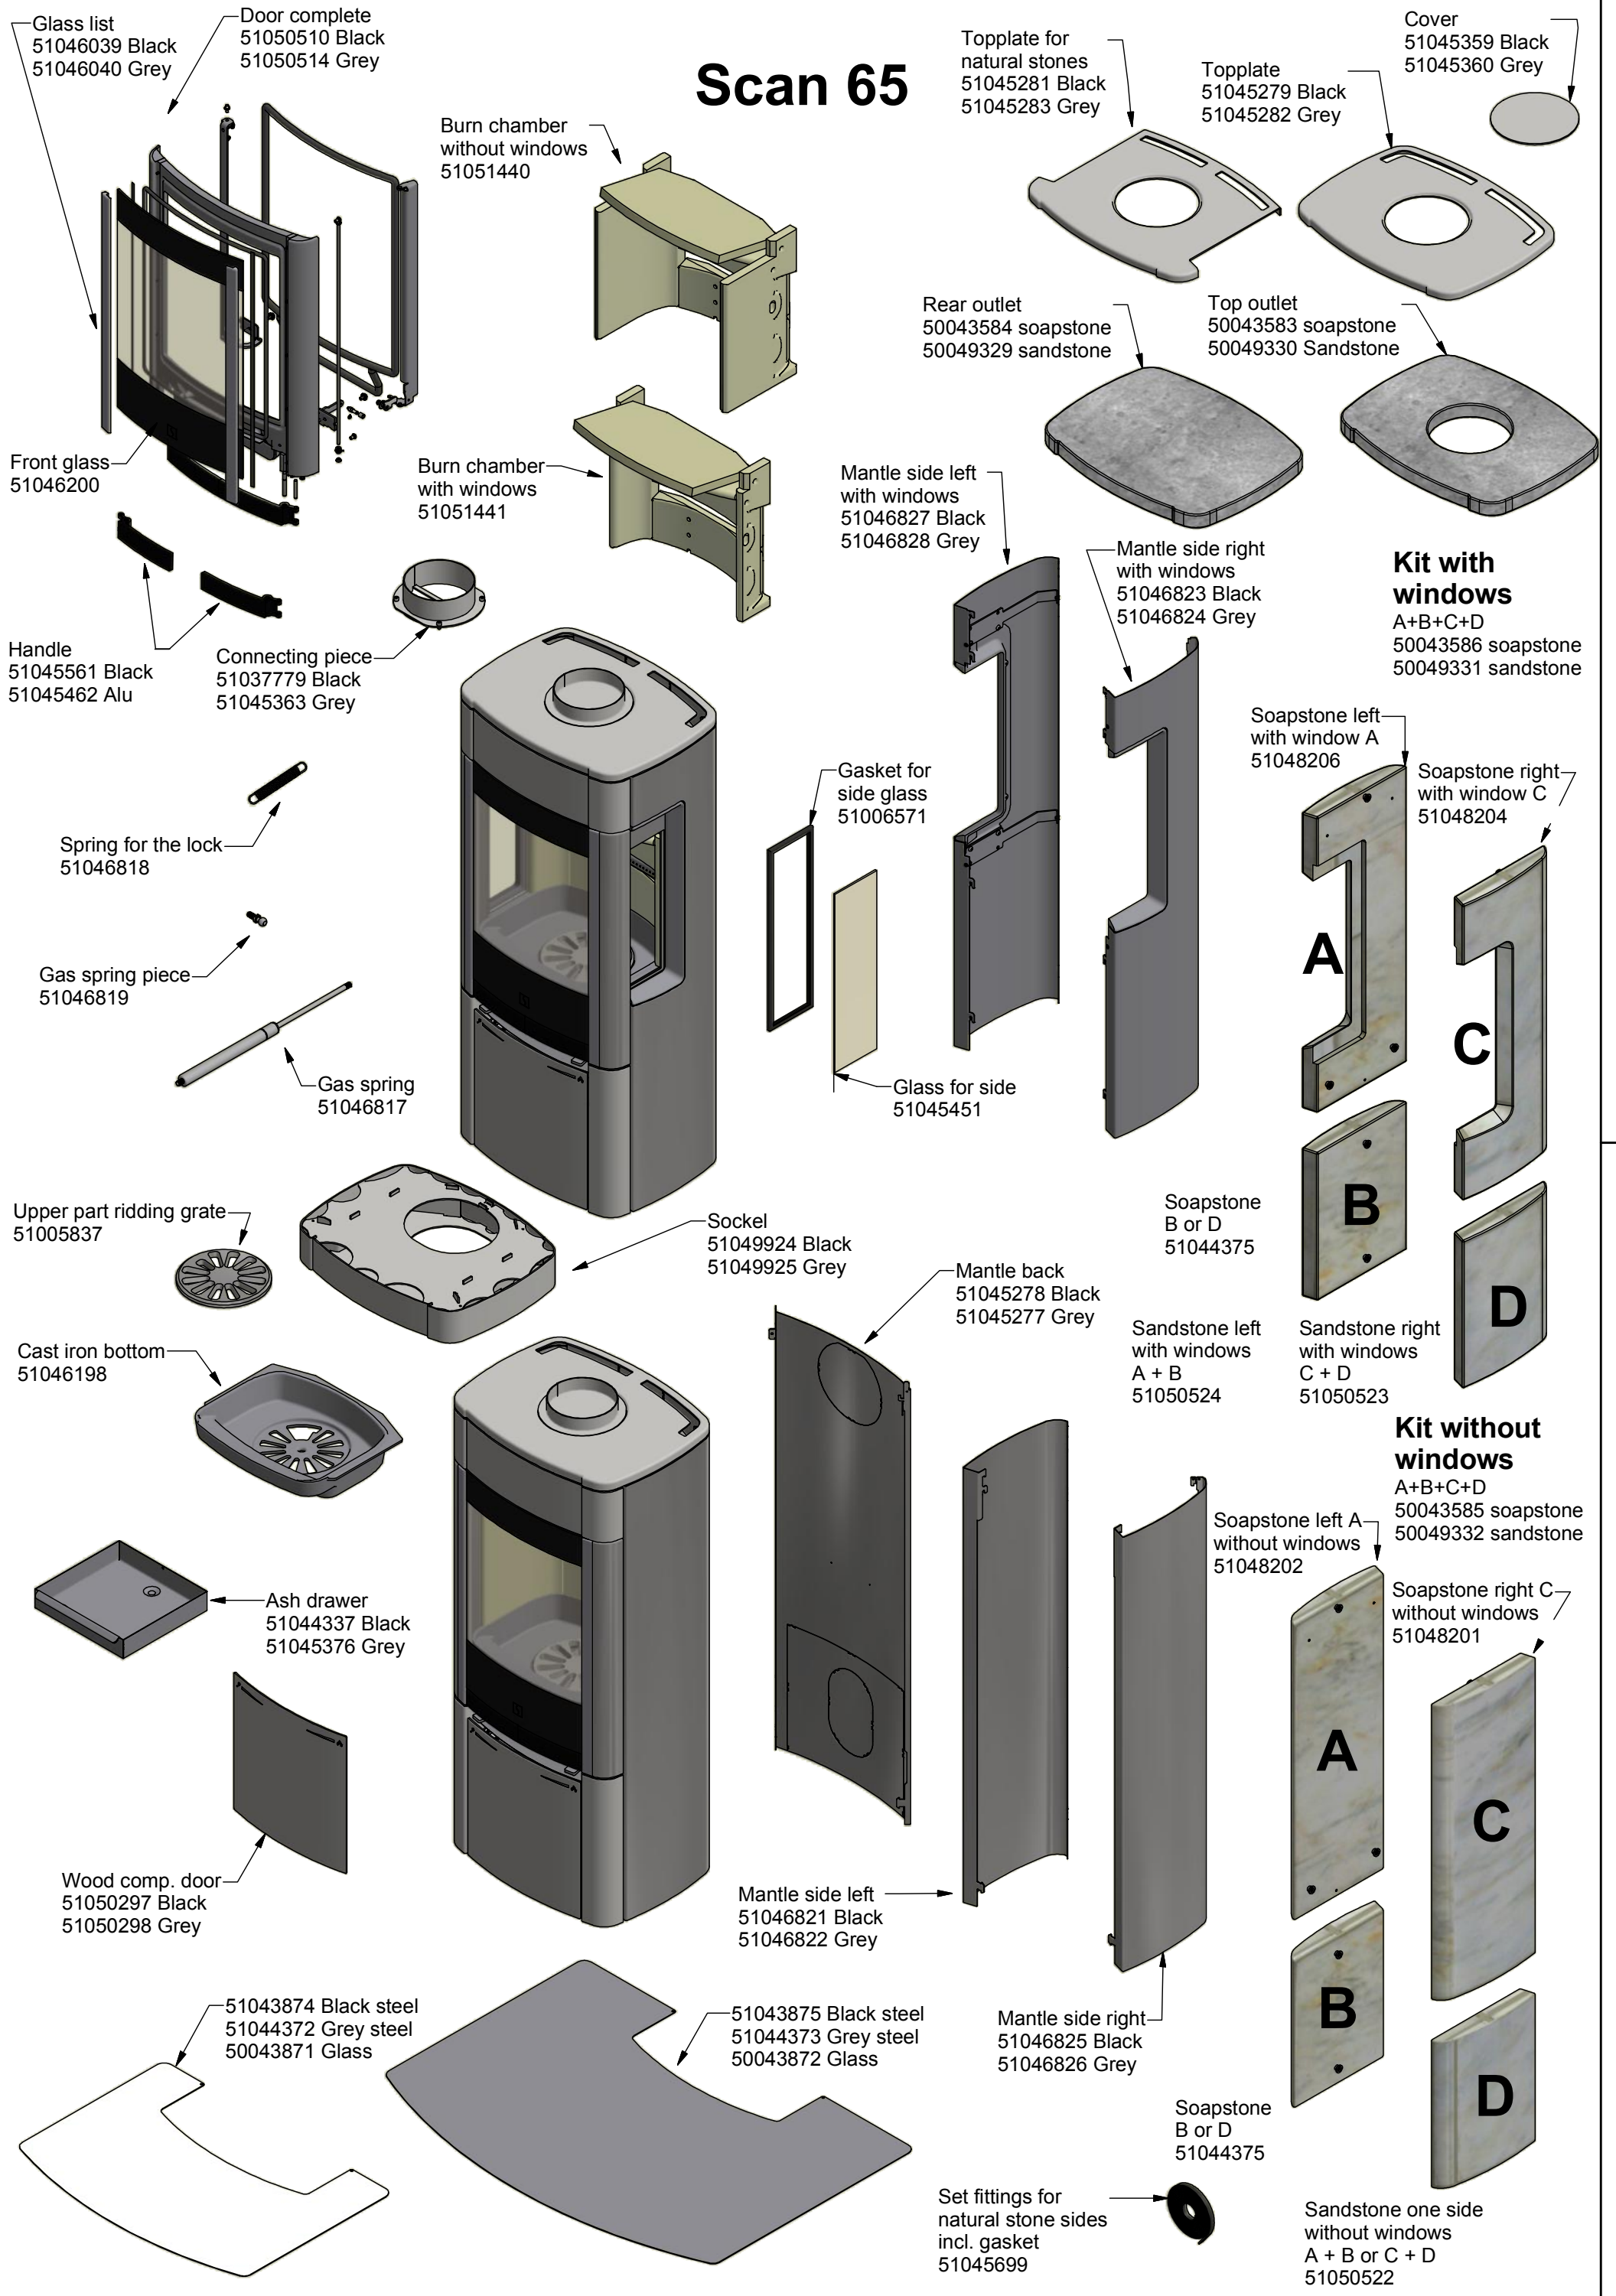

Scan 65

Scan 65-5/6/7/8

Rear outlet
50043584 soapstone

Top outlet
50043583 soapstone

Standard kit without windows

A+B+C+D
50043585

Gasket
Type AA
51037833

Window
51050566

(Baking) Thermometer
50006014

Plate for oven
51050567

Mantle back
51050560 Black
51050561 Grey

Set supp. soapstones E+F+G+H 50049249

Side stones
G or H
51050385

Side stones
G or H
51050385

Front stones
E or F
51050384

Soapstone left A
without windows
51048202

Soapstone right C
without windows
51048201

soapstone
B or D
51044375

Mantle side left
51050562 Black

Mantle side right
51050563 Black

Standard kit with windows

A+B+C+D
50043586

Air indicator plate
51050497 Black
51050498 Grey

Set supp. soapstones E+F+G+H 50049249

Side stones
G or H
51050385

Front stones
E or F
51050384

Soapstone left A
with windows
51048206

Soapstone right C
with windows
51048204